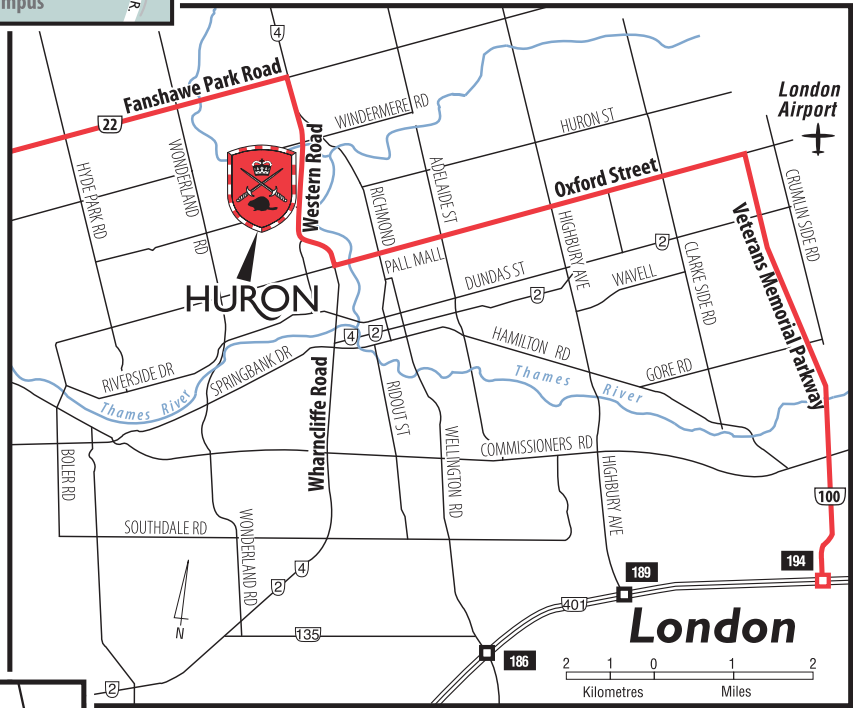

HURON

UNIVERSITY COLLEGE at WESTERN

1349 Western Road
 London, Ontario, Canada, N6G 1H3
 Telephone: 519-438-7224
 Website: www.huronuc.ca

Directions to Huron

from Sarnia/Port Huron

- Take highway 402 east toward London
- At Exchange 65, leave 402, go north to Highway 22
- Turn right (east) on Highway 22 (Fanshawe Park Road in London)
- Turn right (south) at Richmond Street
- Proceed through two street lights
- Take right onto Western Road
- Proceed on Western Road, past Windermere Road and Elgin Drive. Huron is on the right-hand side.

from Hwy 401 from east of London

- Exit 401 at Veterans Memorial Parkway (formerly Airport Road/Hwy. 100)
- Proceed north to Oxford Street
- Turn left (west) onto Oxford Street
- Drive to Wharnccliffe Road, turn right (north) onto Wharnccliffe
- Wharnccliffe Road becomes Western Road
- Huron is on the left-hand side of Western Road, after Western's main gates