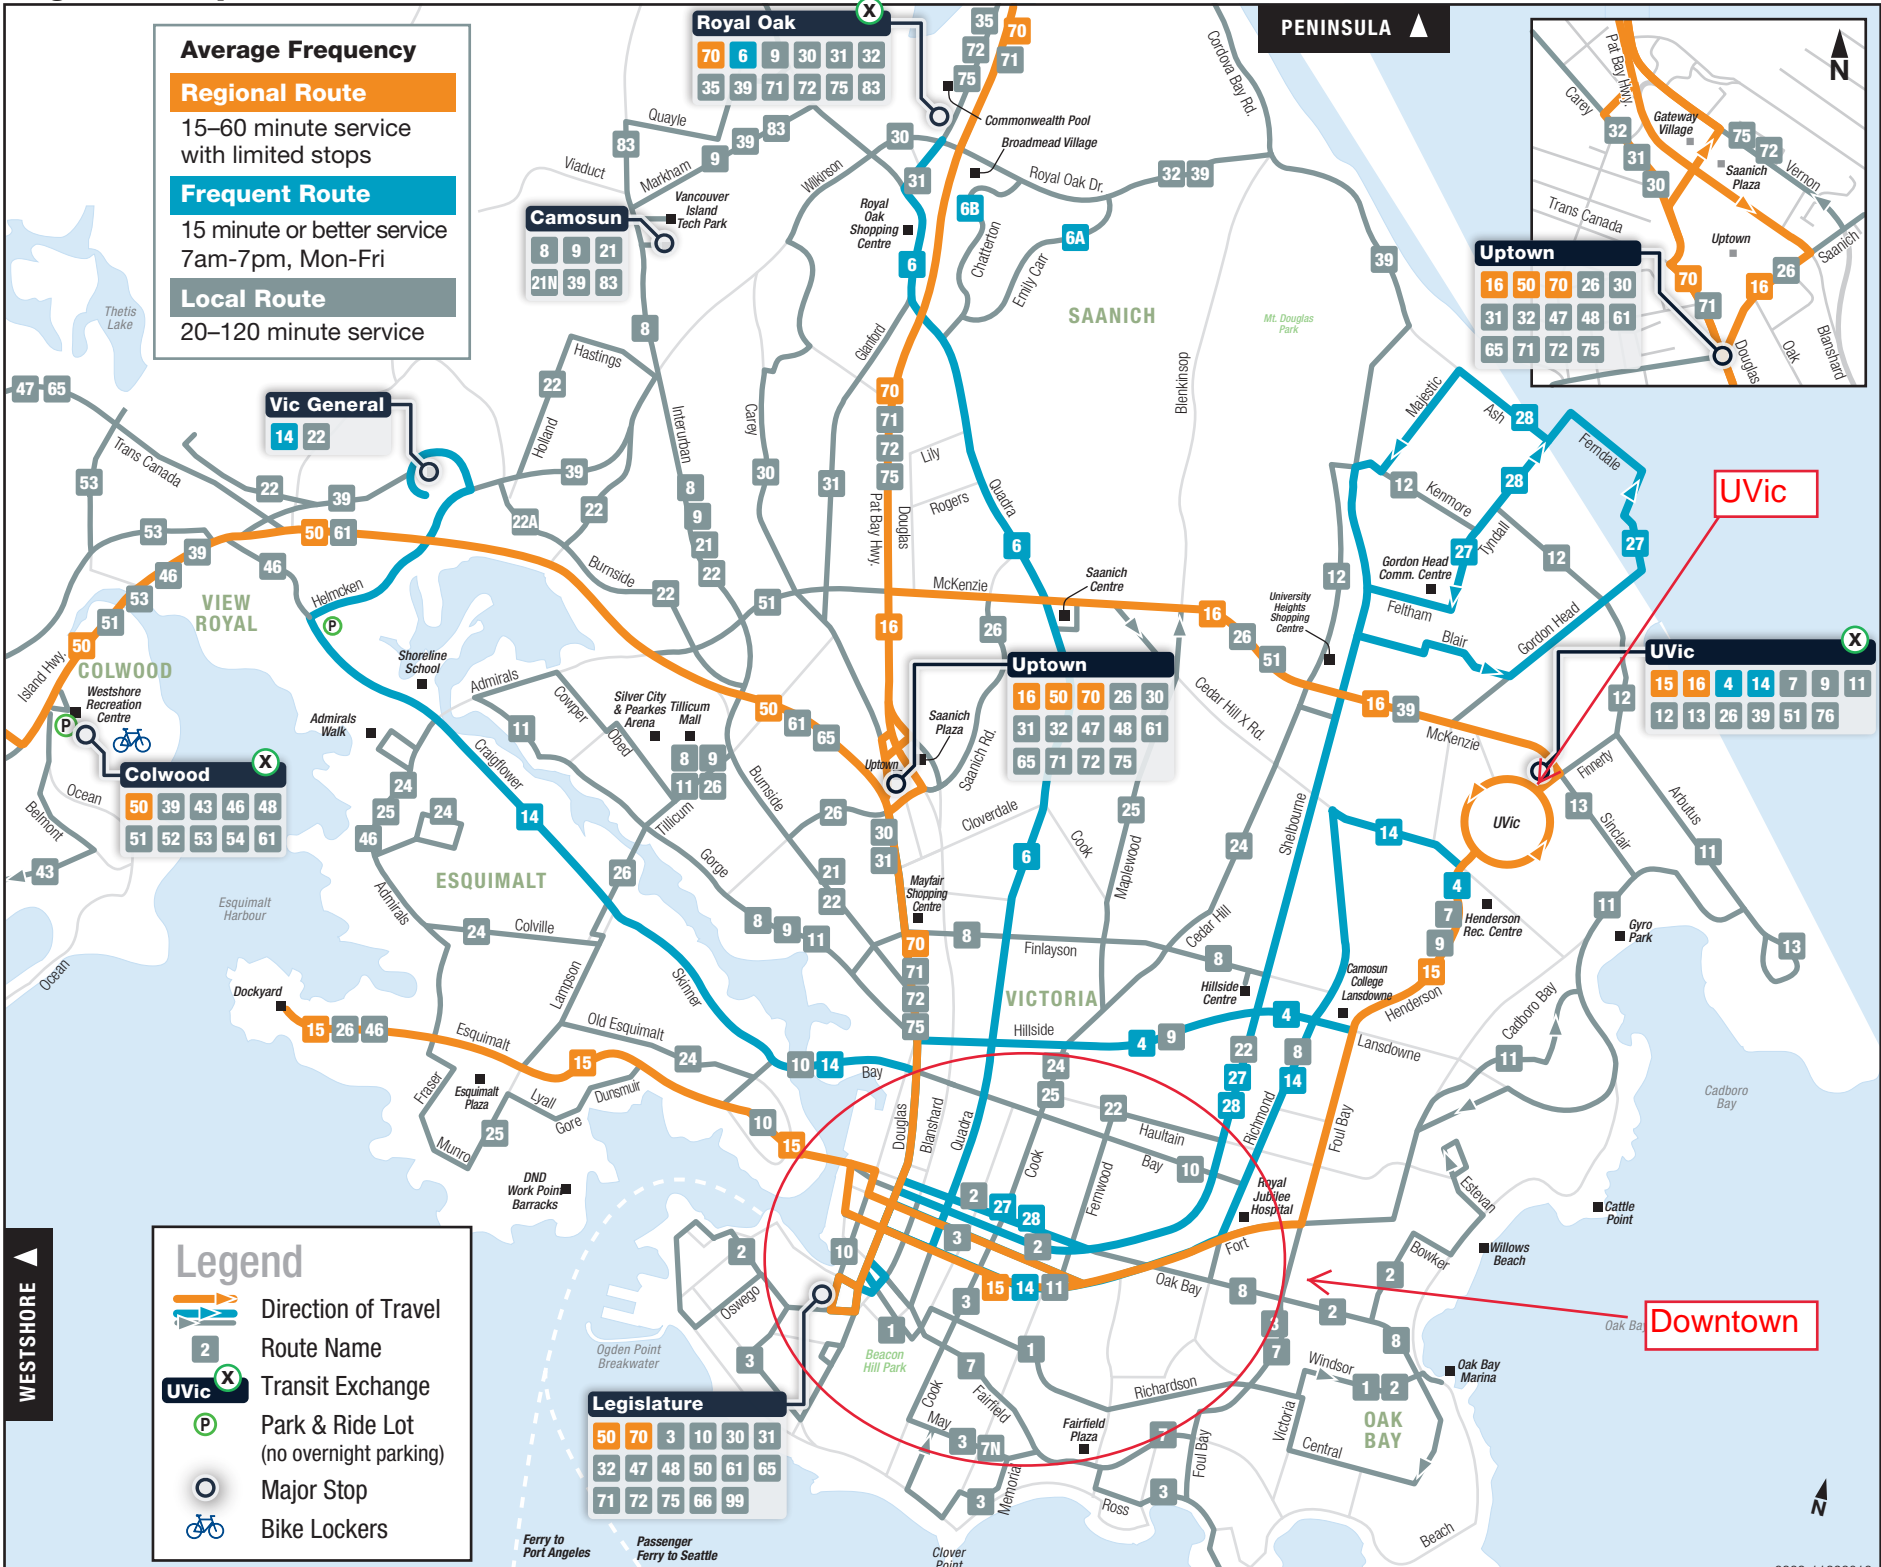

Regional Map of Greater Victoria

Average Frequency

Regional Route

15-60 minute service with limited stops

Frequent Route

15 minute or better service
7am-7pm, Mon-Fri

Local Route

20-120 minute service

Legend

- Direction of Travel
- Route Name
- Transit Exchange
- Park & Ride Lot (no overnight parking)
- Major Stop
- Bike Lockers

Legislature

50	70	3	10	30	31
32	47	48	50	61	65
71	72	75	66	99	

Downtown

UVic